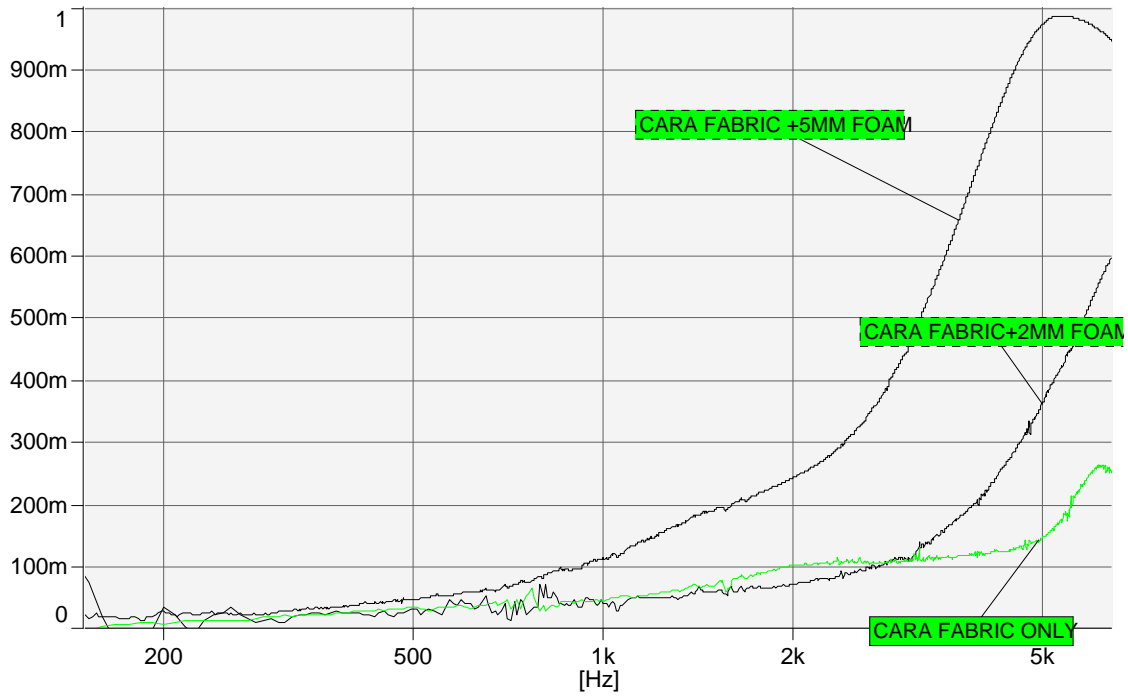

[]

Absorption Coefficient (CARA FABRIC ONLY, Small)

This document was created with Win2PDF available at <http://www.win2pdf.com>.
The unregistered version of Win2PDF is for evaluation or non-commercial use only.
This page will not be added after purchasing Win2PDF.